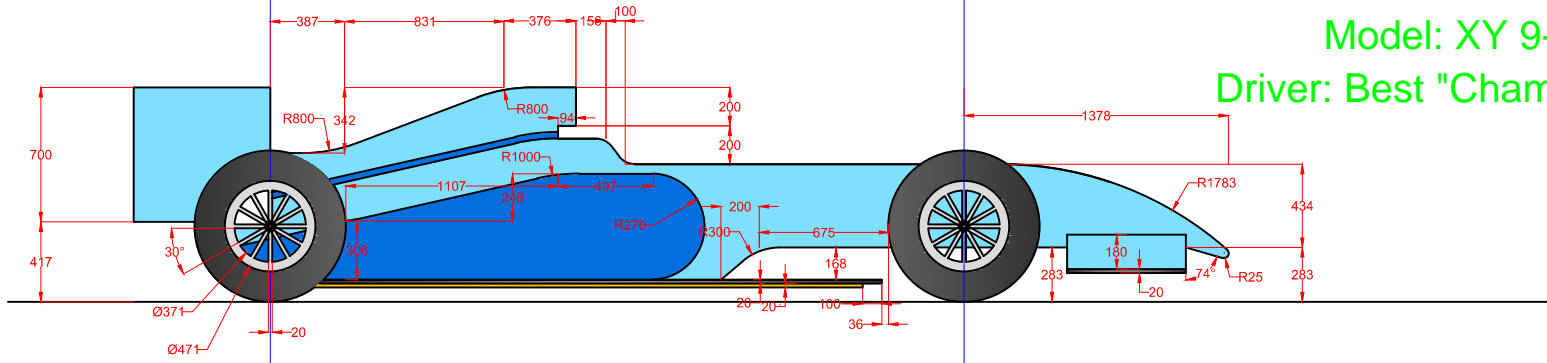

CAR RACING WORLD SERIES

Team: Noname Racing Inc.

Model: XY 9-99

Driver: Best "Champ" Driver

PRODUCED BY AN AUTODESK EDUCATIONAL PRODUCT

PRODUCED BY AN AUTODESK EDUCATIONAL PRODUCT

Designer:

Date: