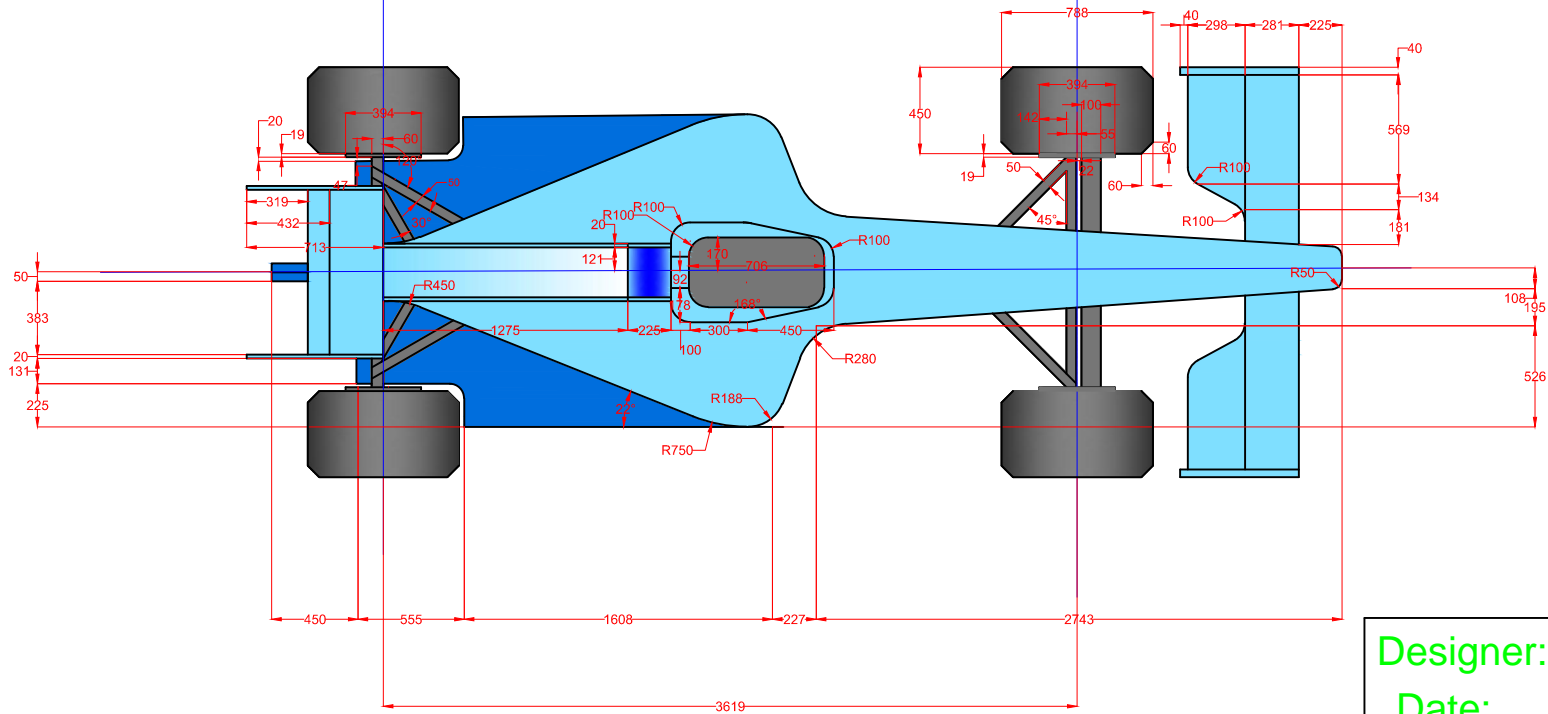

CAR RACING WORLD SERIES

Team: Noname Racing Inc.

Model: XY 9-99

Driver: Best "Champ" Driver

PRODUCED BY AN AUTODESK EDUCATIONAL PRODUCT

PRODUCED BY AN AUTODESK EDUCATIONAL PRODUCT

Designer:

Date: